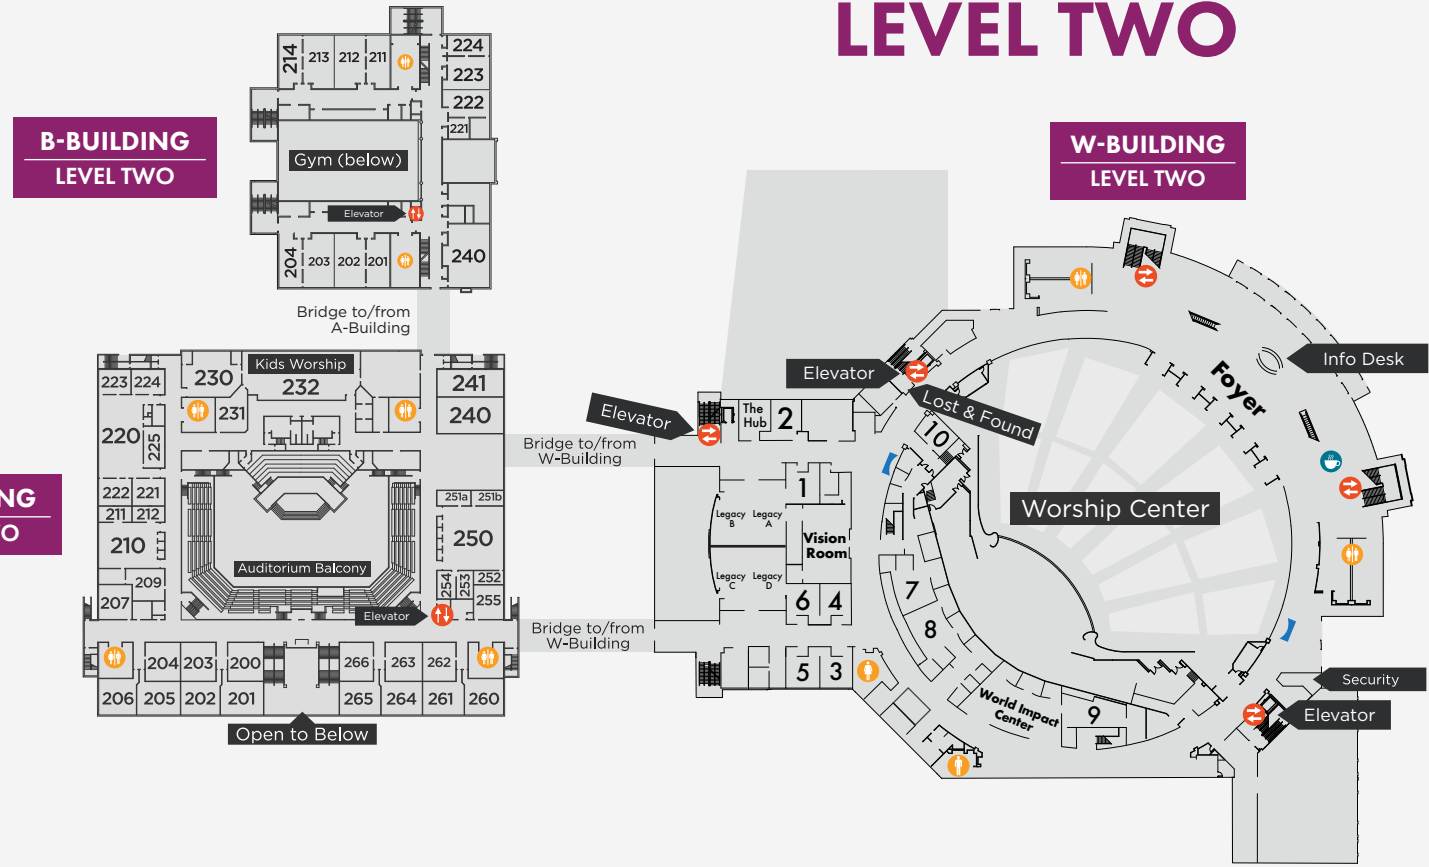

SUNDAY MORNING GROUPS

8:00, 9:30 & 11:00AM

WORSHIP SERVICES

9:30 & 11:00AM

Visit www.fbcw.org for more information

Trolley Information

Park near a white tent on Sunday mornings to ride one of our Trolleys, which run before and after the 9:30 & 11:00AM services.

A-BUILDING

Auditorium
Woodstock Kids
Fellowship Hall
Main Church Offices
Nuevo Horizonte
Thrive Special Needs Ministry

B-BUILDING

Gymnasium/Sports Ministry
Wednesday Night Dinner
Student Ministry Office
ESL/Citizenship Classes
Care Ministry/Thrift Store

THE WAREHOUSE

Middle School Ministry
High School Ministry

**B-BUILDING
BASEMENT**

LEVEL ONE

**B-BUILDING
LEVEL ONE**

**A-BUILDING
LEVEL ONE**

**W-BUILDING
LEVEL ONE
WOODSTOCK
LITTLES**

LEVEL THREE

**W-BUILDING
LEVEL THREE**

LEVEL TWO

**B-BUILDING
LEVEL TWO**

**A-BUILDING
LEVEL TWO**

**W-BUILDING
LEVEL TWO**

THE WAREHOUSE