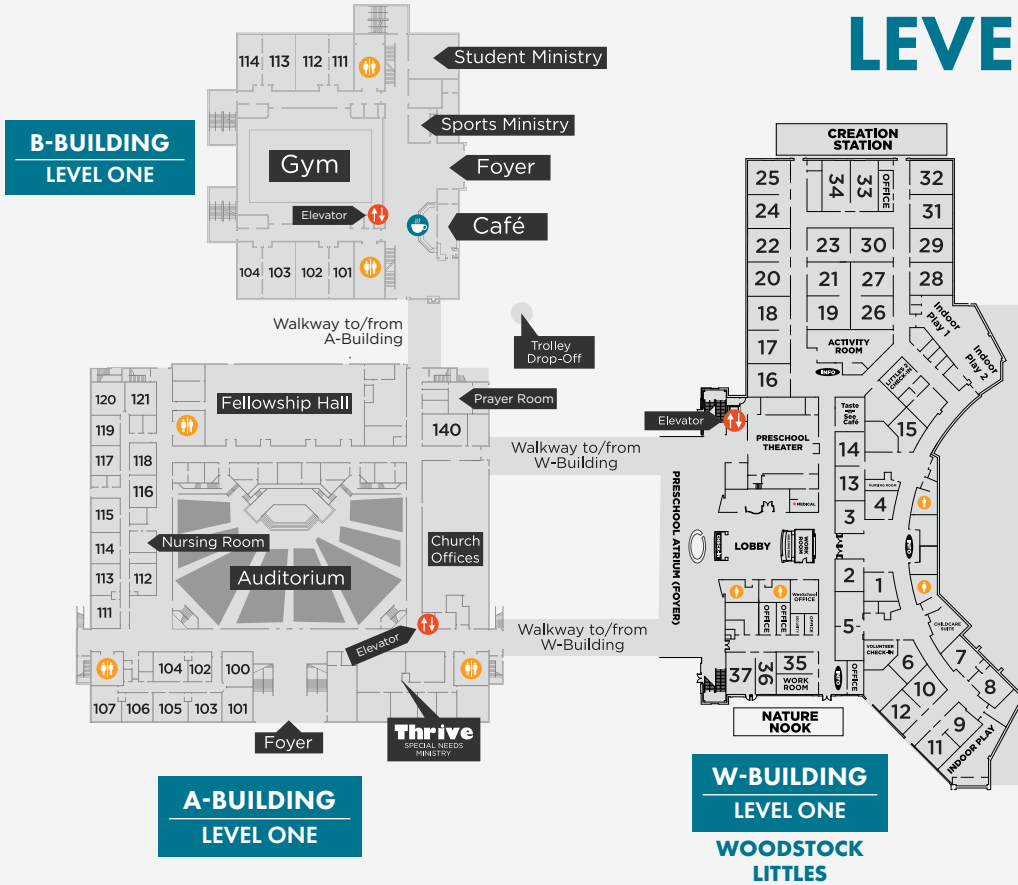

SUNDAY MORNING GROUPS

8:00, 9:30 & 11:00AM

WORSHIP SERVICES

9:30 & 11:00AM

Visit www.fbcw.org for more information

Trolley Information

Park near a white tent on Sunday mornings to ride one of our Trolleys, which run before and after the 9:30 & 11:00AM services.

Kidzstock

KidzStock was built to provide a place for families in our community to come, free of charge, and enjoy time together. The park is open daily from 8:00AM until dark.

W-BUILDING

Worship Center
Legacy Room
Vision Room
Woodstock Littles
Senior Adult Ministry
Choir & Orchestra
World Impact Center

A-BUILDING

Auditorium
Woodstock Kids
Fellowship Hall
Main Church Offices
Nuevo Horizonte
Thrive Special Needs Ministry

B-BUILDING

Gymnasium/Sports Ministry
Wednesday Night Dinner
Student Ministry Office
ESL/Citizenship Classes
Care Ministry/Thrift Store

THE WAREHOUSE

Middle School Ministry
High School Ministry

**B-BUILDING
BASEMENT**

LEVEL ONE

**B-BUILDING
LEVEL ONE**

**A-BUILDING
LEVEL ONE**

**W-BUILDING
LEVEL ONE
WOODSTOCK
LITTLES**

LEVEL THREE