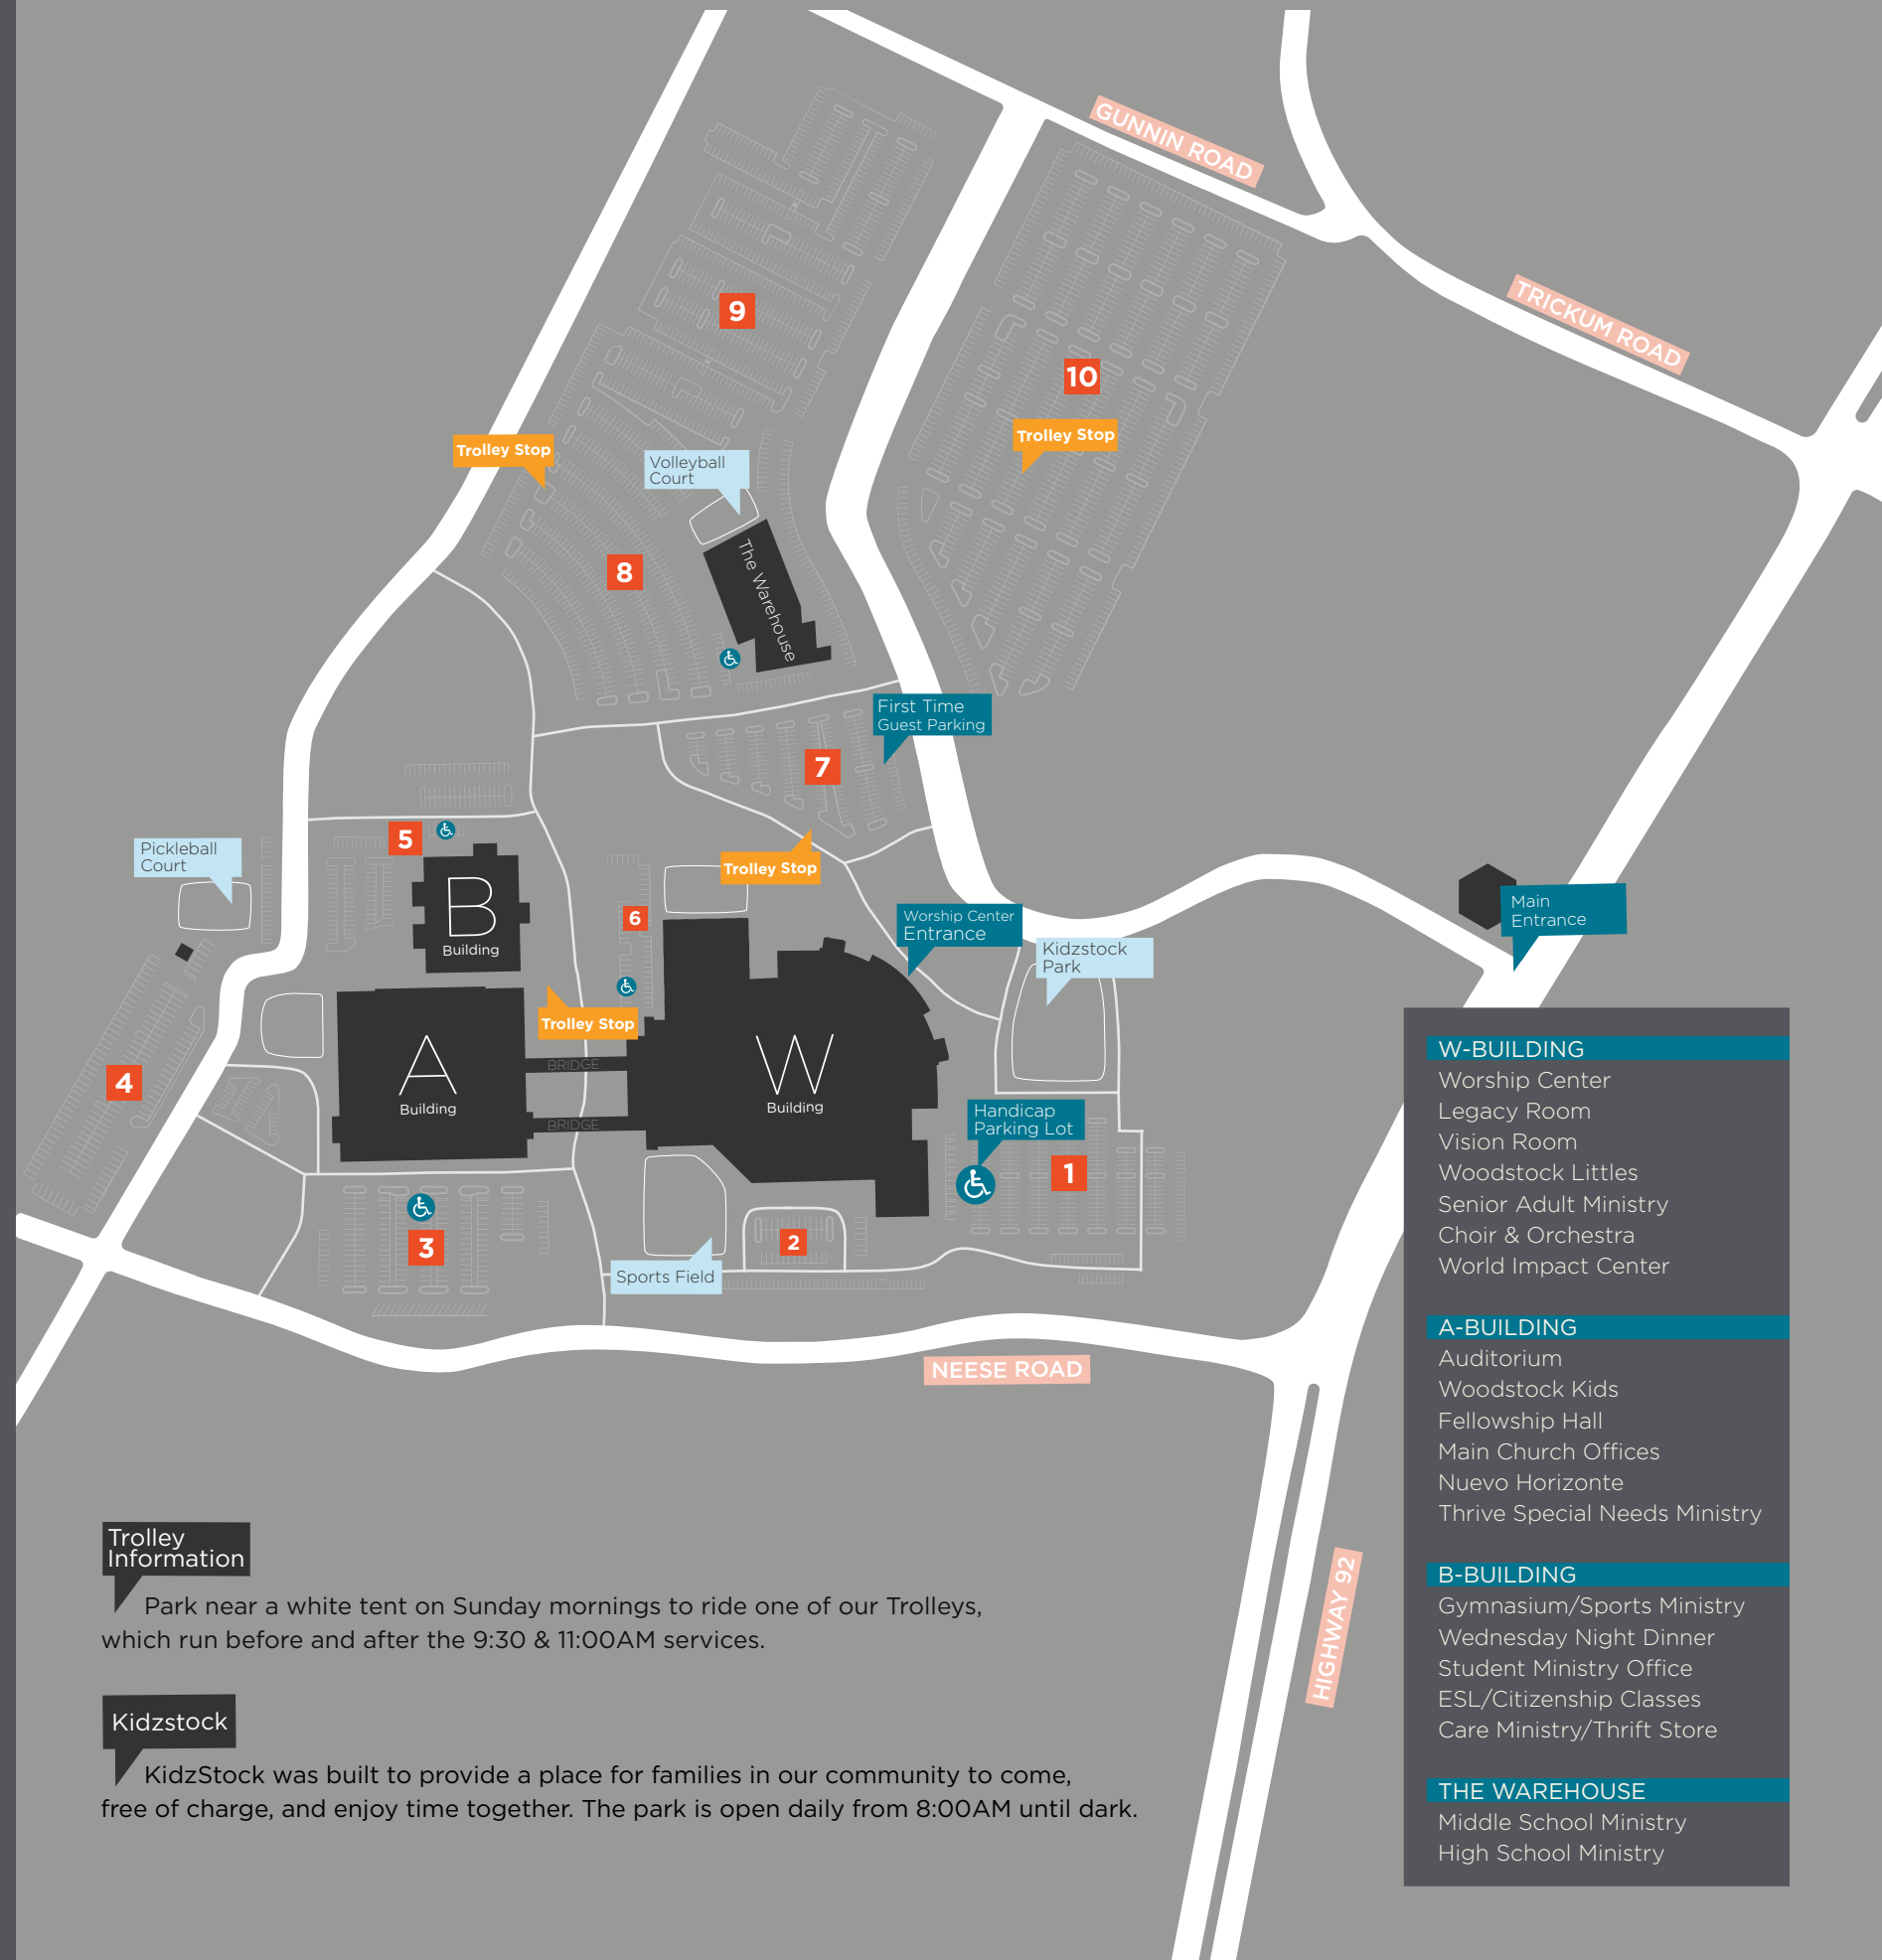

CAMPUS MAP

Woodstock

FIRST BAPTIST CHURCH

11905 HIGHWAY 92,
WOODSTOCK, GA 30188

WELCOME!

If you need assistance during your visit, please text "HELP" to 678.831.6489 or call the church office at 770.926.4428.

SUNDAY MORNING GROUPS

8:00, 9:30 & 11:00AM

WORSHIP SERVICES

9:30 & 11:00AM

Visit www.fbcw.org for more information

Trolley Information

Park near a white tent on Sunday mornings to ride one of our Trolleys, which run before and after the 9:30 & 11:00AM services.

Kidzstock

KidzStock was built to provide a place for families in our community to come, free of charge, and enjoy time together. The park is open daily from 8:00AM until dark.

W-BUILDING

Worship Center
Legacy Room
Vision Room
Woodstock Littles
Senior Adult Ministry
Choir & Orchestra
World Impact Center

**W-BUILDING
LEVEL THREE**

LEVEL TWO

**B-BUILDING
LEVEL TWO**

**A-BUILDING
LEVEL TWO**

**W-BUILDING
LEVEL TWO**

THE WAREHOUSE