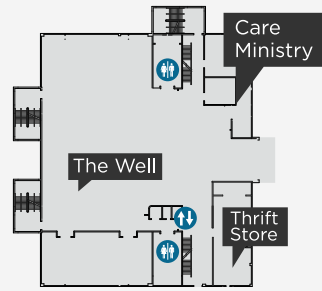

A-BUILDING

Auditorium
Woodstock Kids
Fellowship Hall
Main Church Offices
Nuevo Horizonte
Thrive Special Needs Ministry

B-BUILDING

Gymnasium/Sports Ministry
Wednesday Night Dinner
Student Ministry Office
ESL/Citizenship Classes
Care Ministry/Thrift Store

THE WAREHOUSE

Middle School Ministry
High School Ministry

**B-BUILDING
BASEMENT**

LEVEL ONE

**B-BUILDING
LEVEL ONE**

**A-BUILDING
LEVEL ONE**

**W-BUILDING
LEVEL ONE
WOODSTOCK
LITTLES**

LEVEL THREE