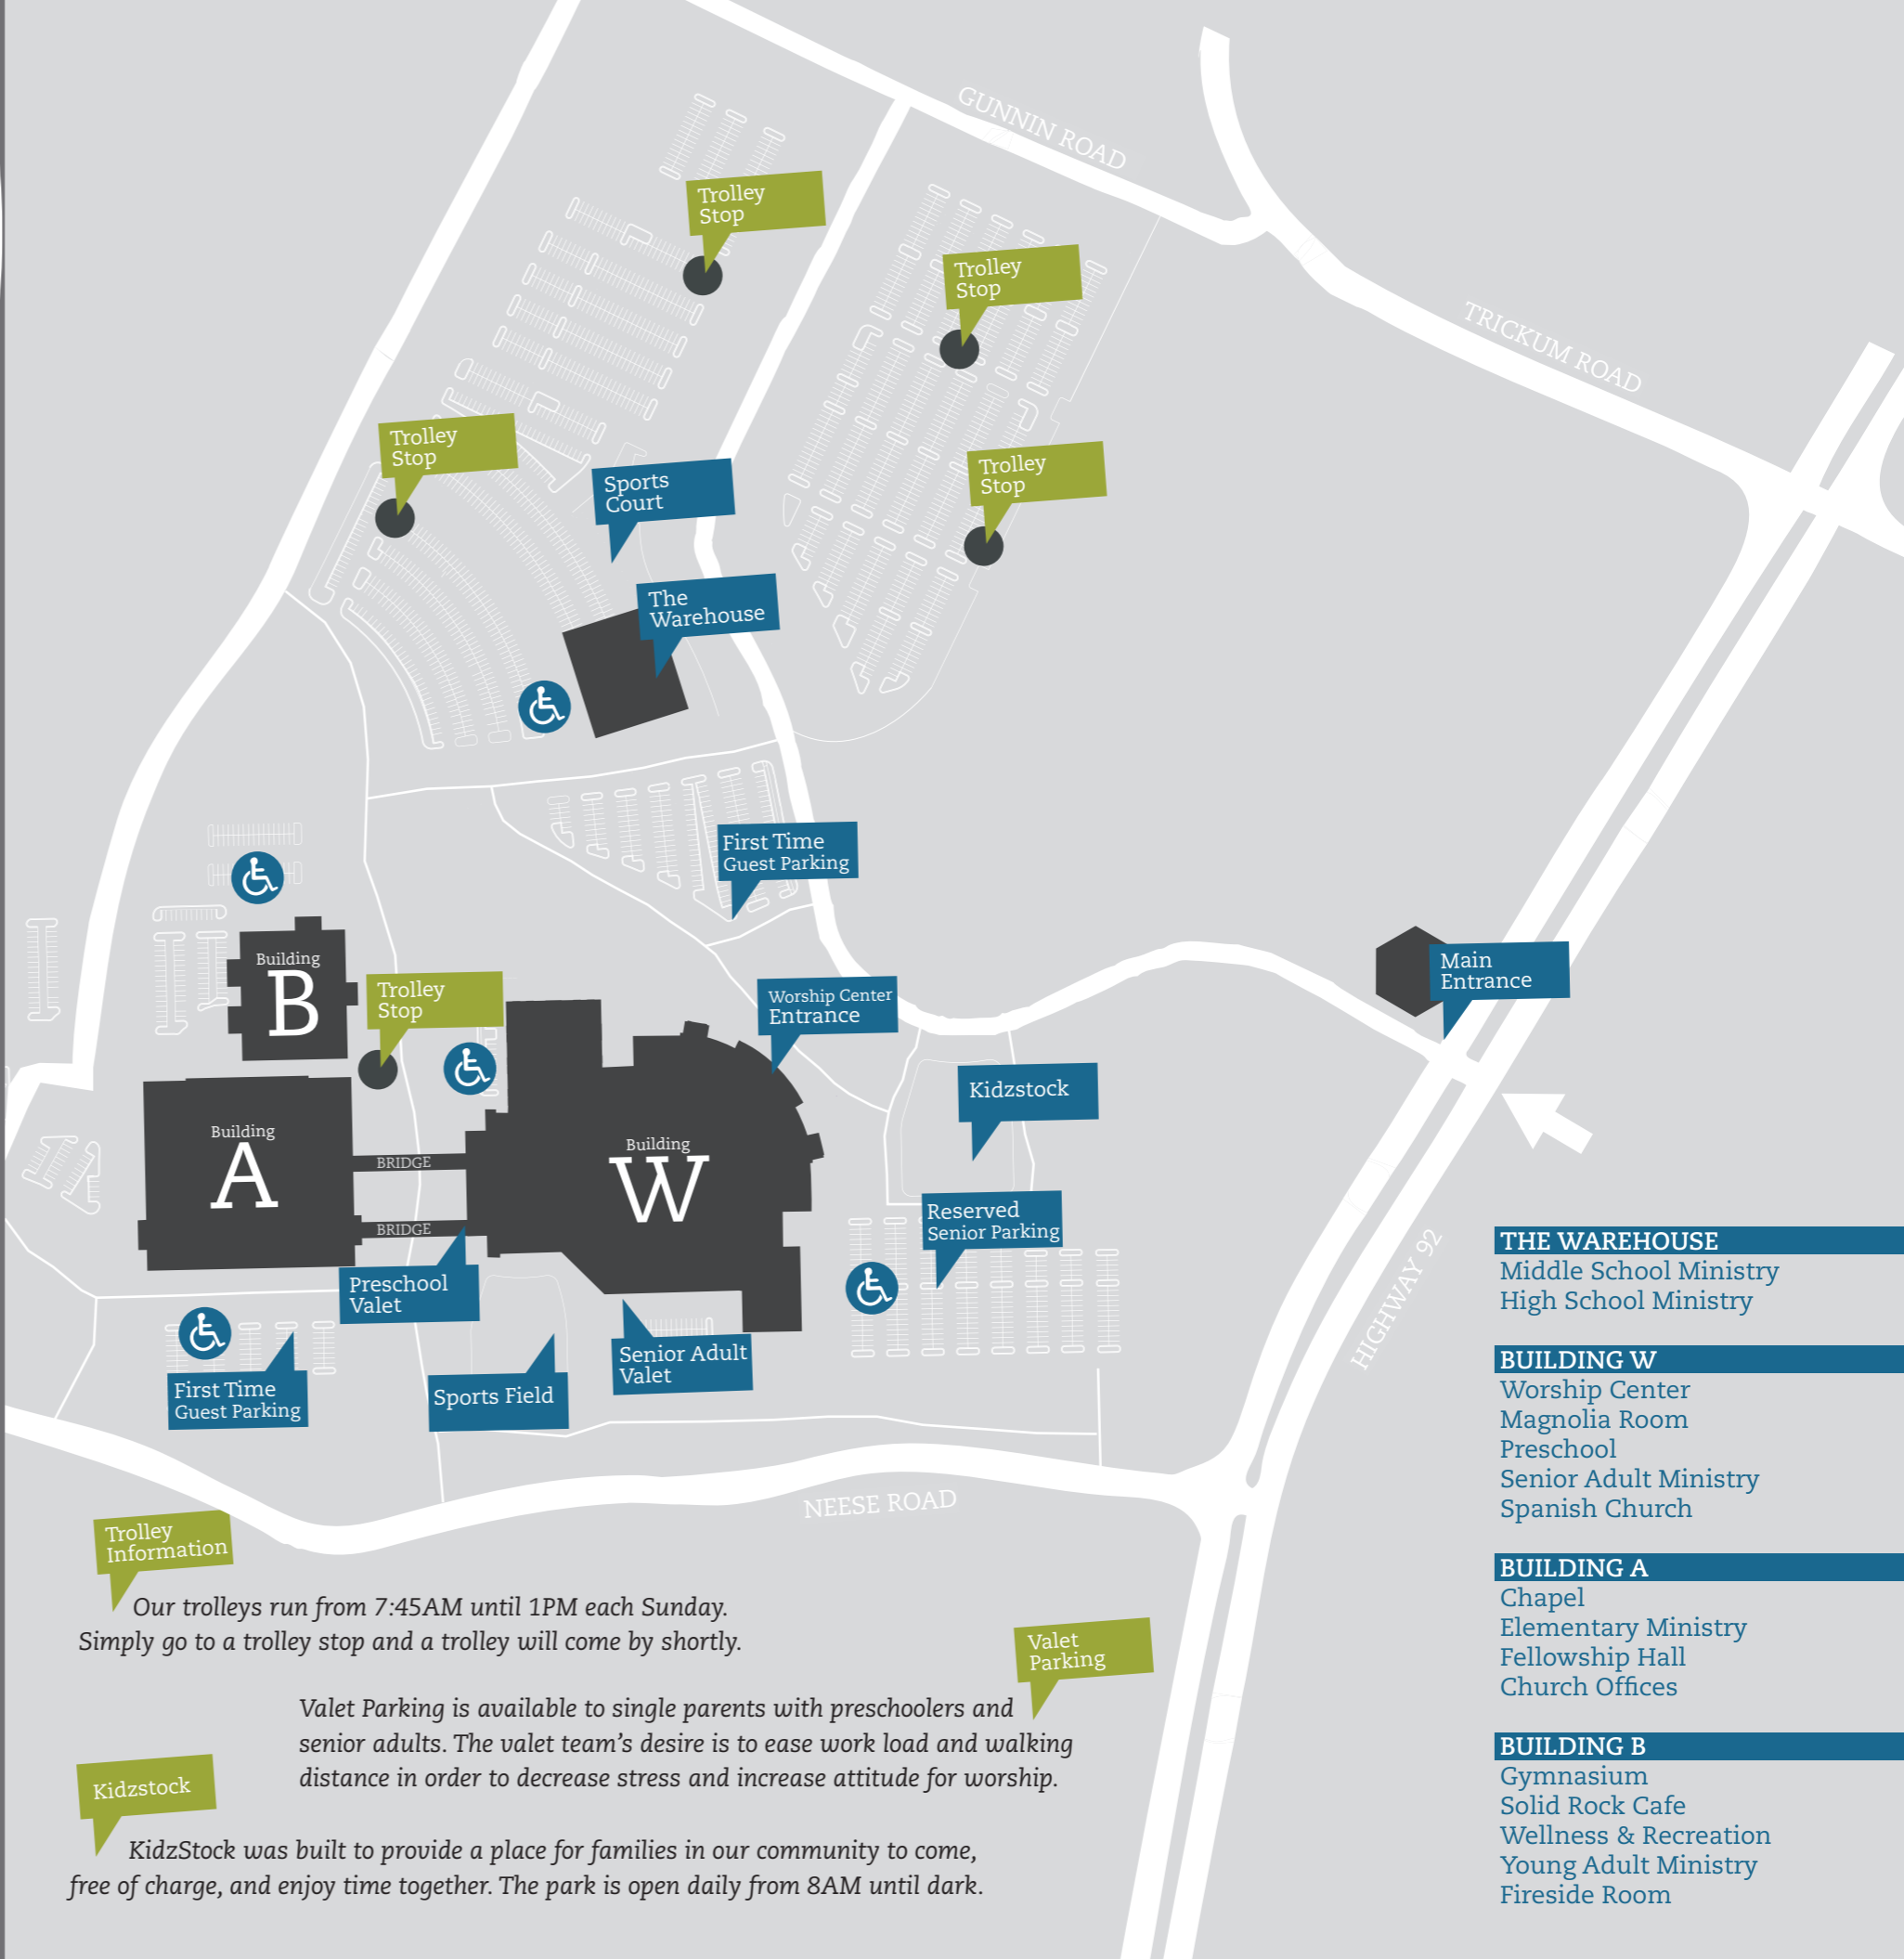

Woodstock

CAMPUS MAP

THE WAREHOUSE
Middle School Ministry
High School Ministry

BUILDING W
Worship Center
Magnolia Room
Preschool
Senior Adult Ministry
Spanish Church

BUILDING A
Chapel
Elementary Ministry
Fellowship Hall
Church Offices

BUILDING B
Gymnasium
Solid Rock Cafe
Wellness & Recreation
Young Adult Ministry
Fireside Room

Trolley Information

Our trolleys run from 7:45AM until 1PM each Sunday.
Simply go to a trolley stop and a trolley will come by shortly.

Kidzstock

KidzStock was built to provide a place for families in our community to come, free of charge, and enjoy time together. The park is open daily from 8AM until dark.

Valet Parking is available to single parents with preschoolers and senior adults. The valet team's desire is to ease work load and walking distance in order to decrease stress and increase attitude for worship.

Valet Parking