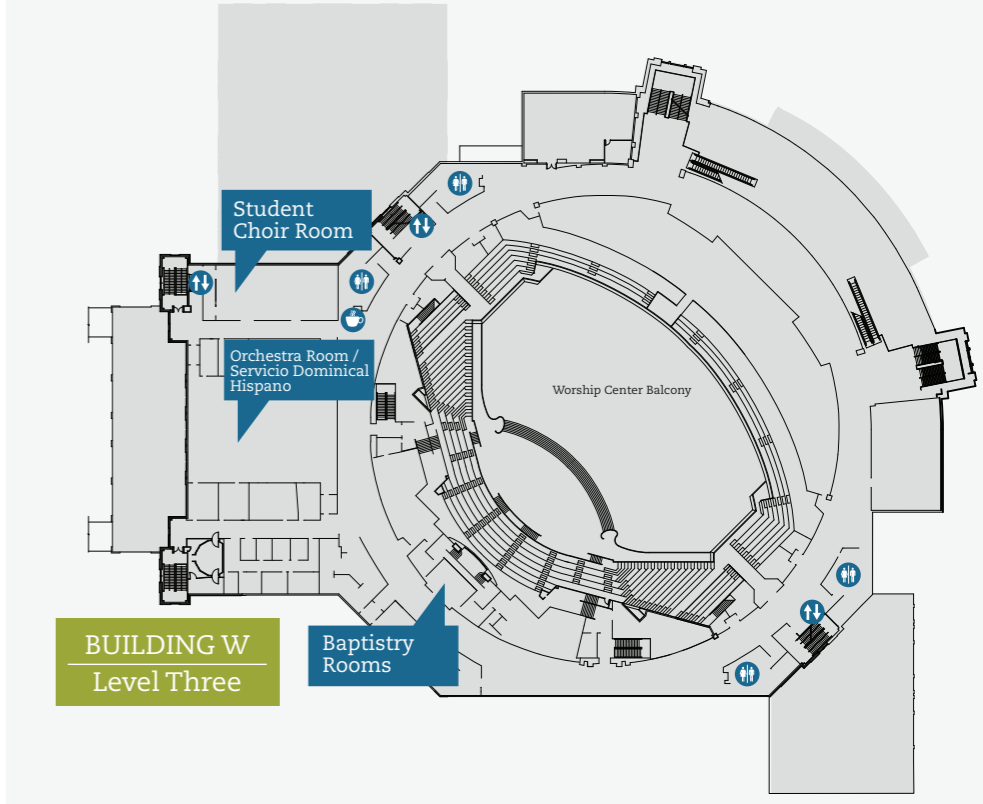

WELCOME TO FIRST BAPTIST WOODSTOCK

If you have any questions or need help during your visit, our hospitality team is available to help you.

SUNDAY SCHOOL
for kids, students, and adults
8, 9:30, 11AM

WORSHIP SERVICES
passionate worship and dynamic teaching
9:30 & 11 AM, 6PM
9:30AM + 6PM services in the Worship Center
11AM service in the Chapel

visit www.fbcw.org for more information

Note: Middle School & High School Ministries meet in The Warehouse (see site map)