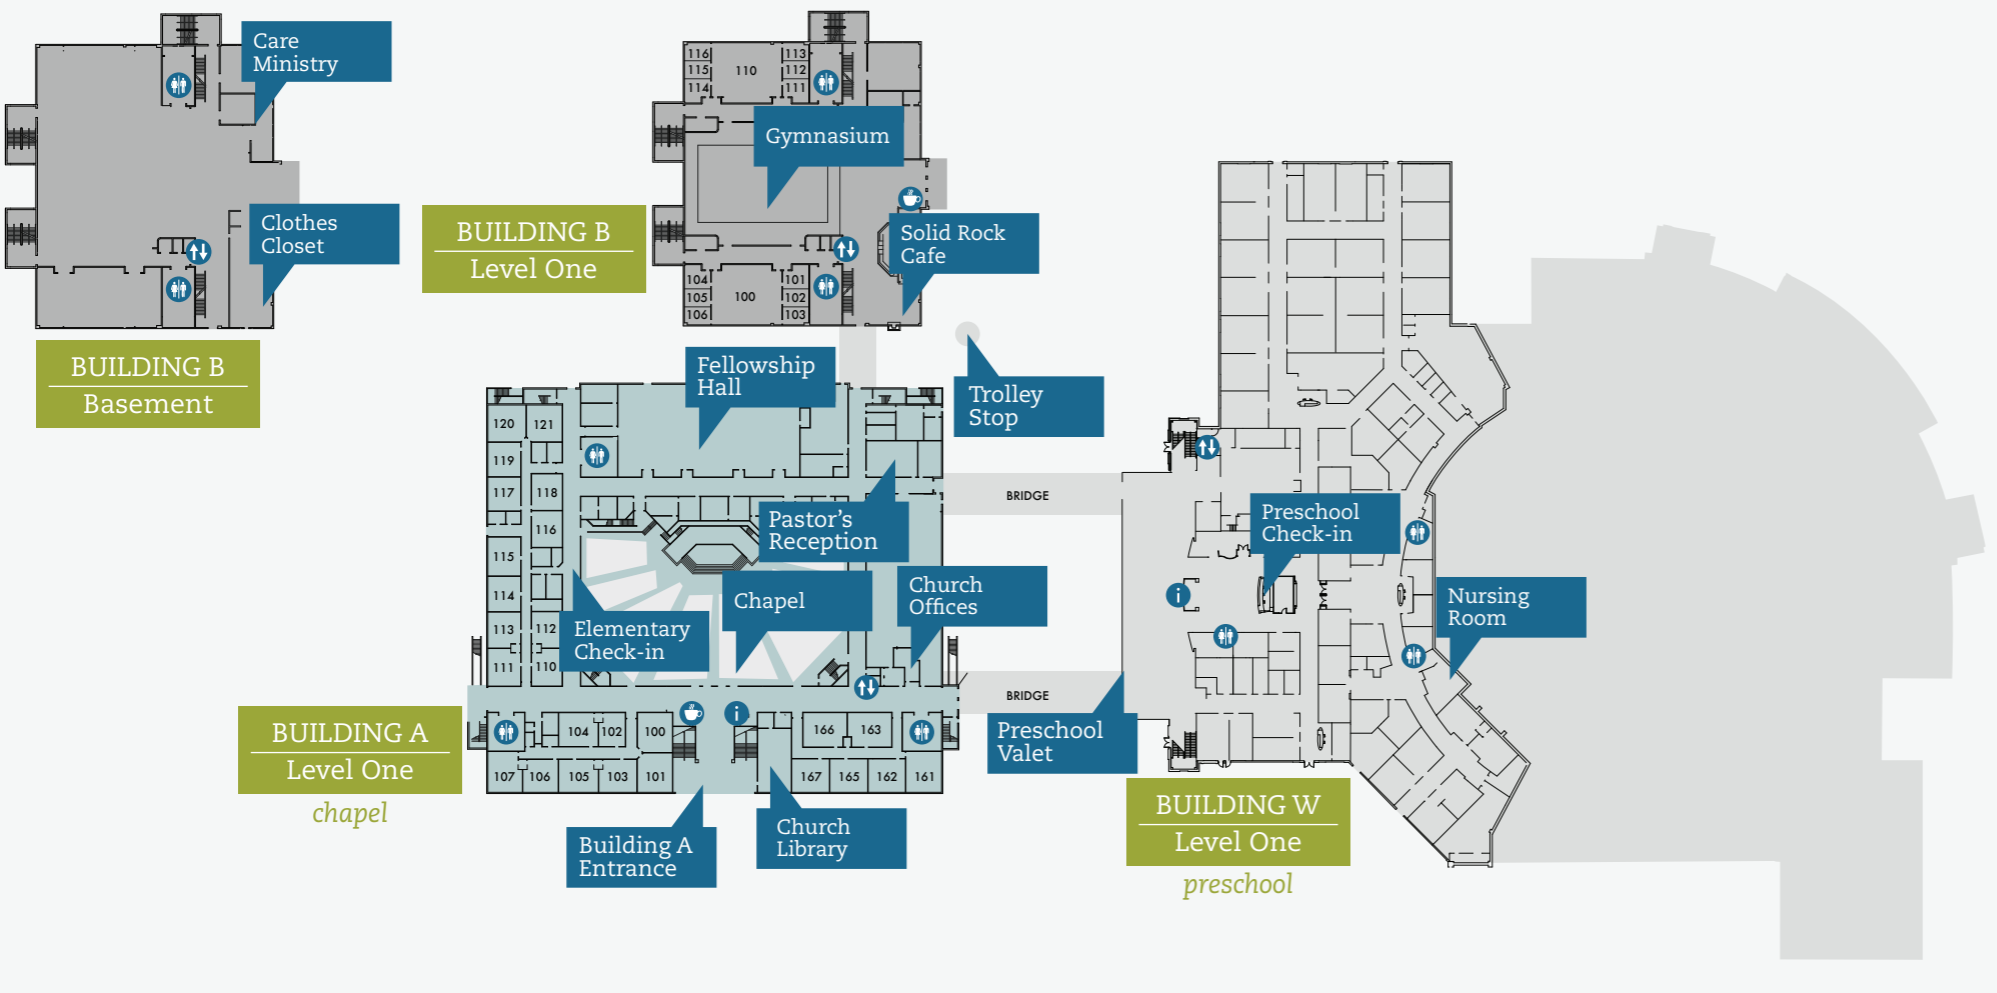

WELCOME TO FIRST BAPTIST WOODSTOCK

If you have any questions or need help during your visit, our hospitality team is available to help you.

SUNDAY SCHOOL
for kids, students, and adults
8, 9:30, 11AM

WORSHIP SERVICES
passionate worship and dynamic teaching
9:30 & 11 AM, 6PM
9:30AM + 6PM services in the Worship Center
11AM service in the Chapel

visit www.fbcw.org for more information

Note: Middle School & High School Ministries meet in The Warehouse (see site map)