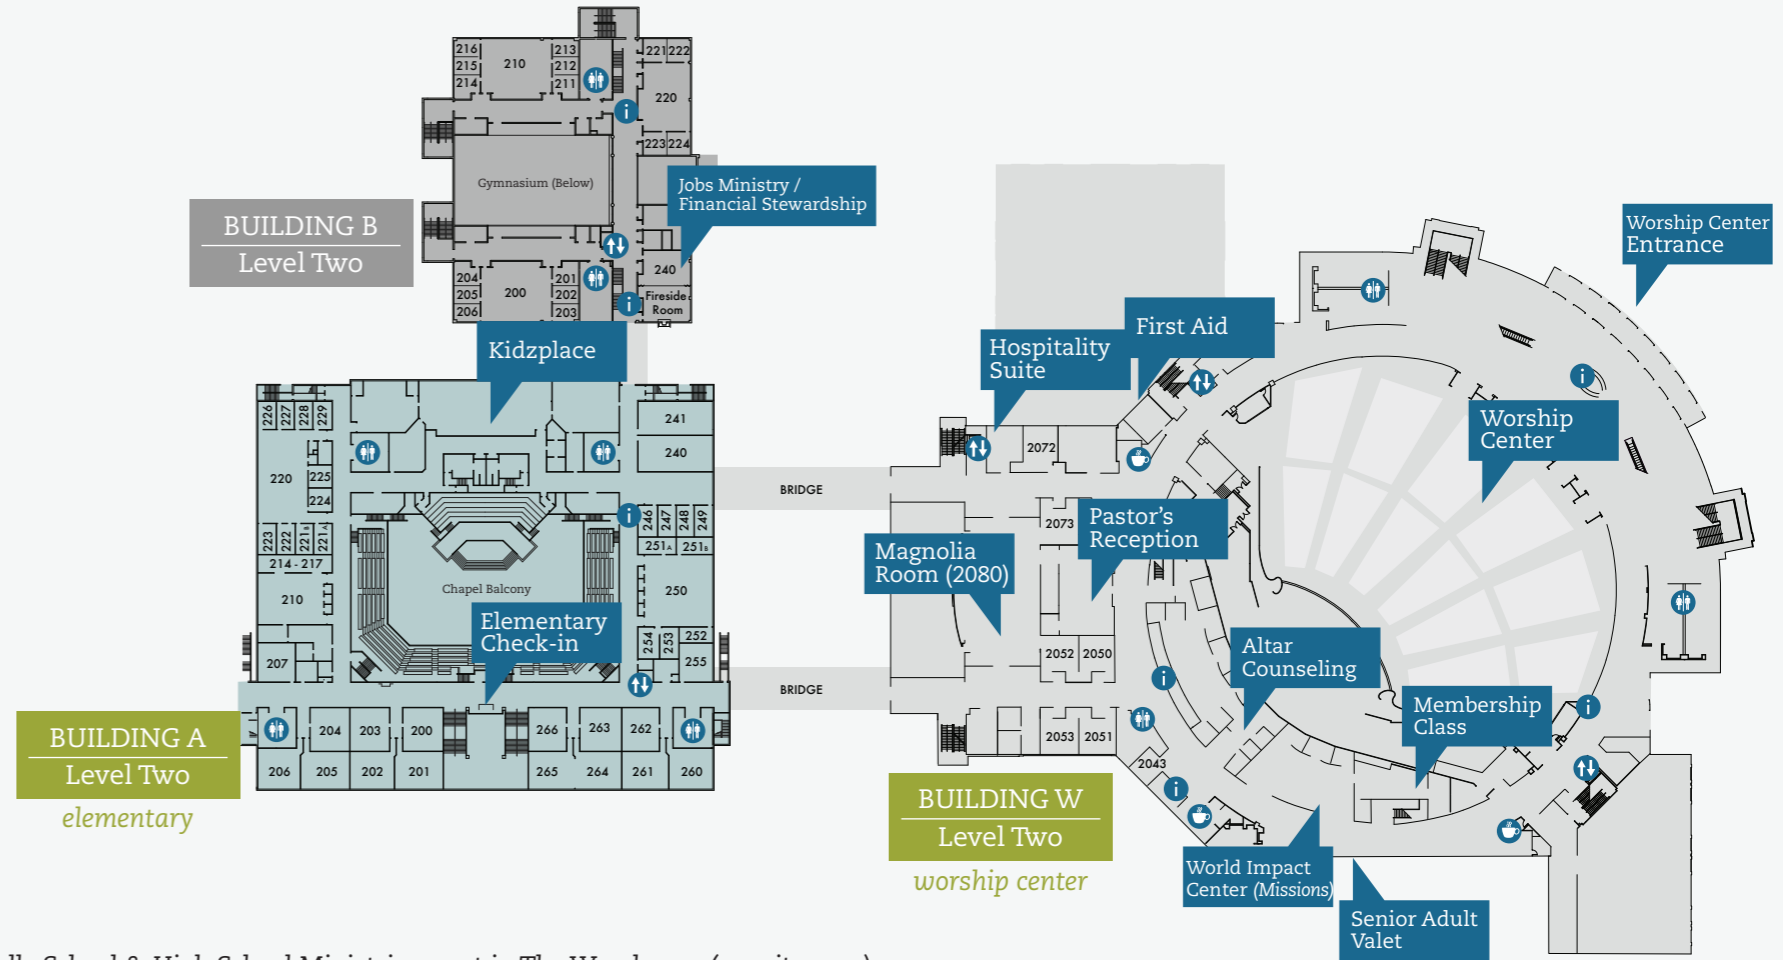

BUILDING B
 Gymnasium
 Solid Rock Cafe
 Wellness & Recreation
 Young Adult Ministry
 Fireside Room

Trolley Information

Our trolleys run from 7:45AM until 1PM each Sunday.
 Simply go to a trolley stop and a trolley will come by shortly.

Valet Parking

WELCOME TO FIRST BAPTIST WOODSTOCK

If you have any questions or need help during your visit, our hospitality team is available to help you.

SUNDAY SCHOOL
for kids, students, and adults
8, 9:30, 11AM

WORSHIP SERVICES
passionate worship and dynamic teaching
9:30 & 11 AM, 6PM
9:30AM + 6PM services in the Worship Center
11AM service in the Chapel

visit www.fbcw.org for more information

Note: Middle School & High School Ministries meet in The Warehouse (see site map)