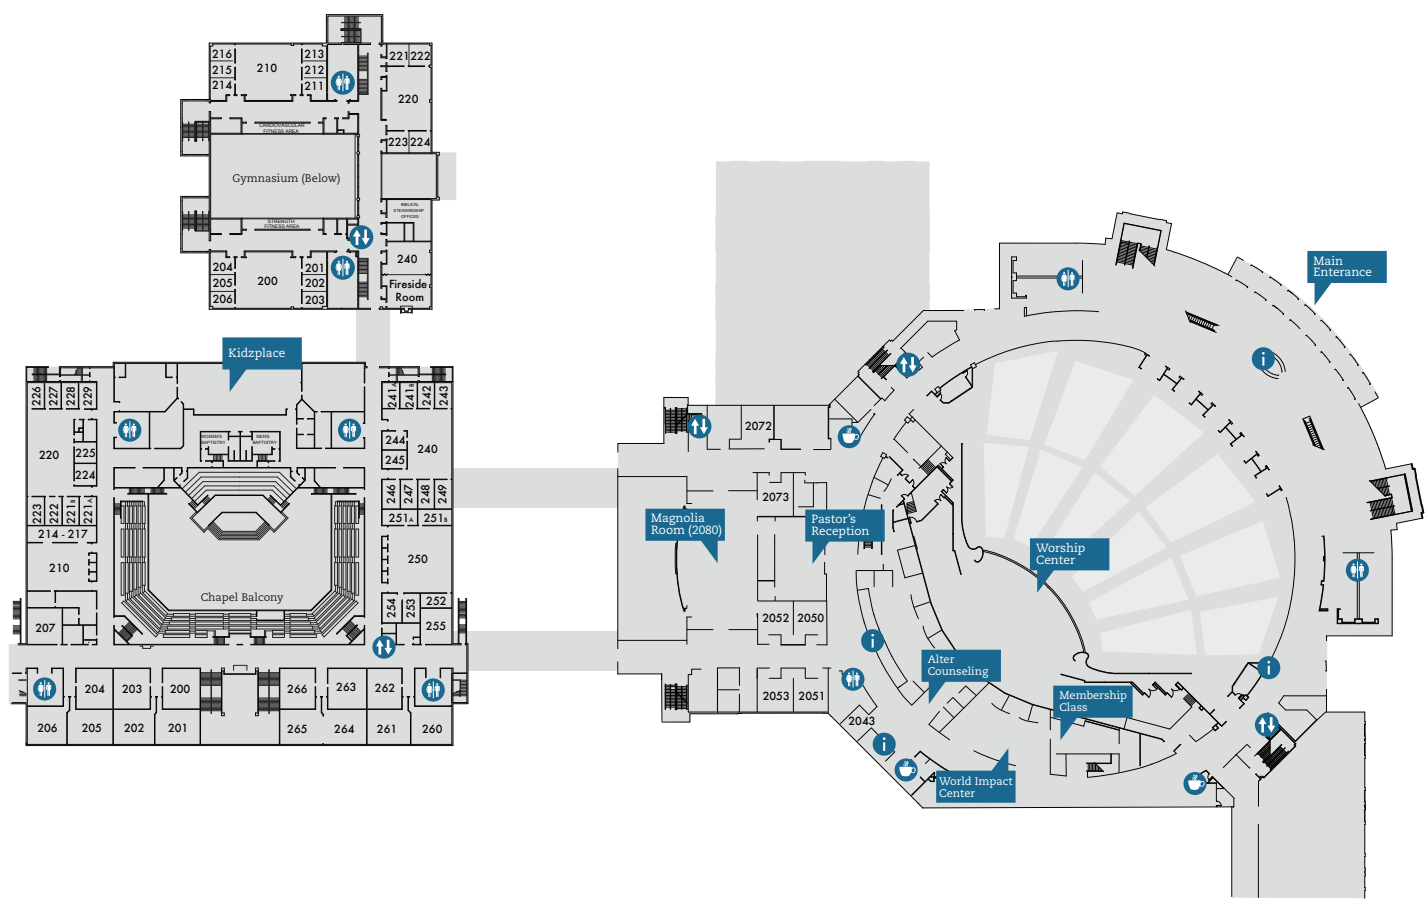

## SUNDAY SCHEDULE

CHAPEL  
**8AM**

WORSHIP CENTER  
**9:30AM**

CHAPEL  
**11AM**

WORSHIP CENTER  
**6PM**

SUNDAY SCHOOL DURING 8AM, 9:30AM, & 11AM

# Level Two

## LEGEND

- Visitor information
- Elevator
- Restrooms
- Coffee

# Level One