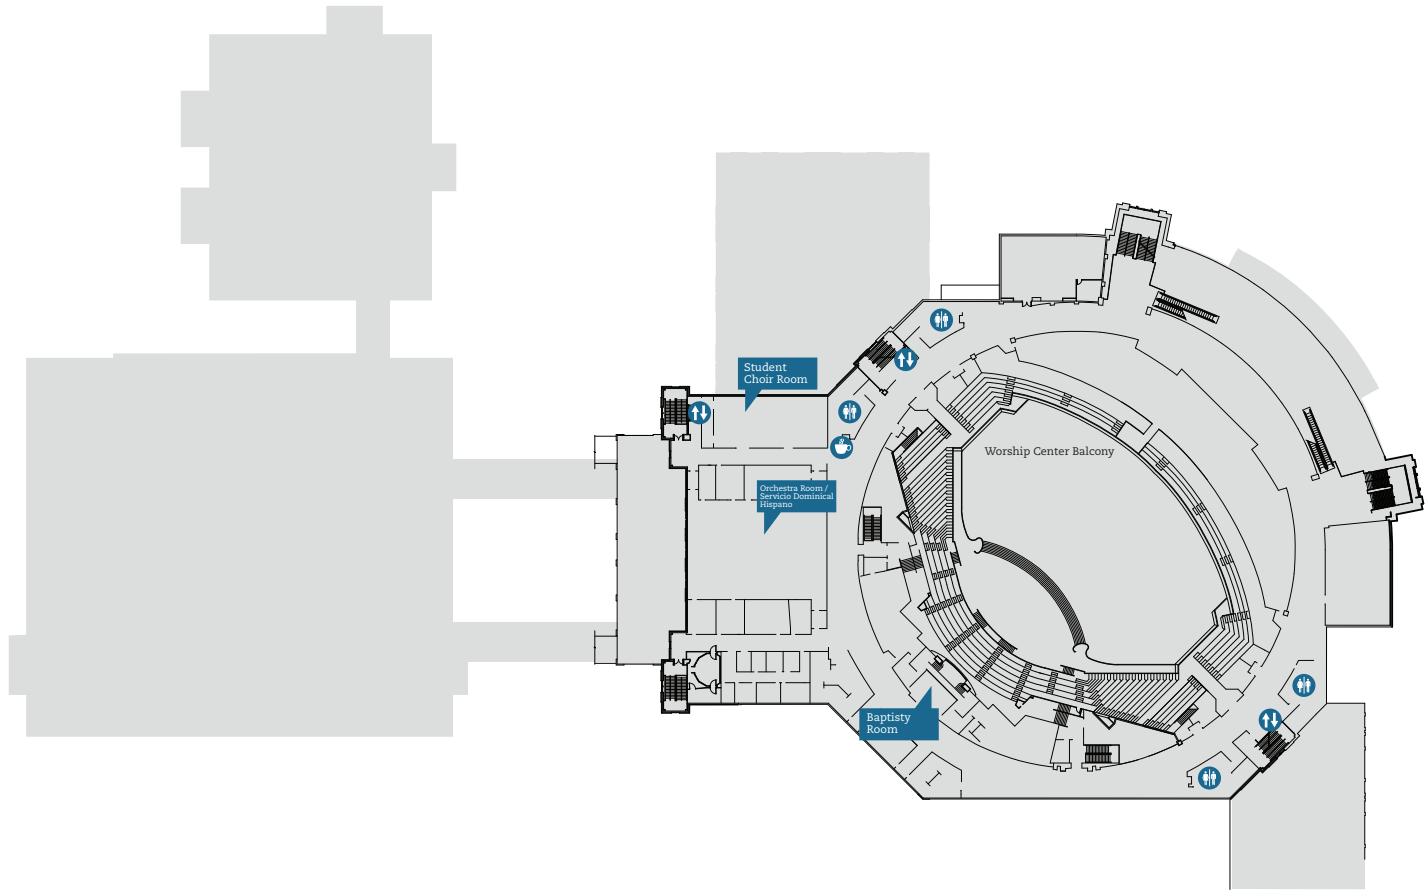

## SUNDAY SCHEDULE

CHAPEL  
**8AM**

WORSHIP CENTER  
**9:30AM**

CHAPEL  
**11AM**

WORSHIP CENTER  
**6PM**

SUNDAY SCHOOL DURING 8AM, 9:30AM, & 11AM

## LEGEND

- Visitor information
- Elevator
- Restrooms
- Coffee